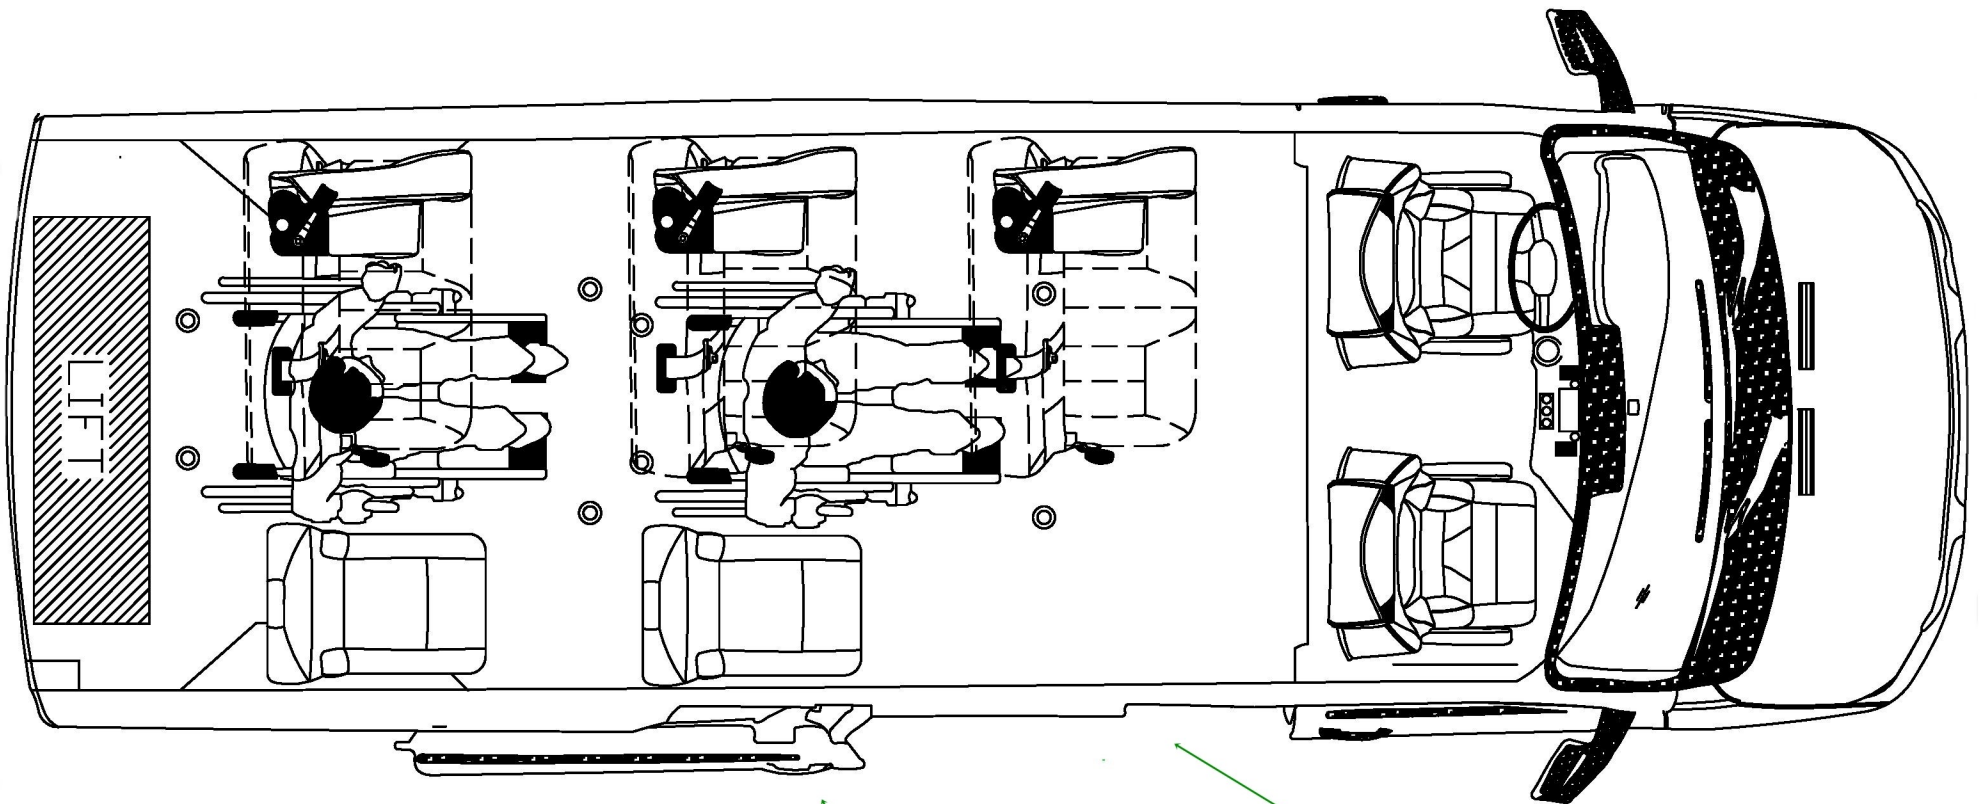

Sample Wheelchair Floorplan - contact dealer for seating options

# RAM PROMASTER

NOTE: DIMENSIONS MAY NOT BE ACCURATE  
THIS DRAWING IS FOR ILLUSTRATION PURPOSES ONLY.

L-Track Standard (optional SNC shown)

OEM Sliding  
Door Standard

Optional  
Bus-Style  
3-Step Entry  
Available